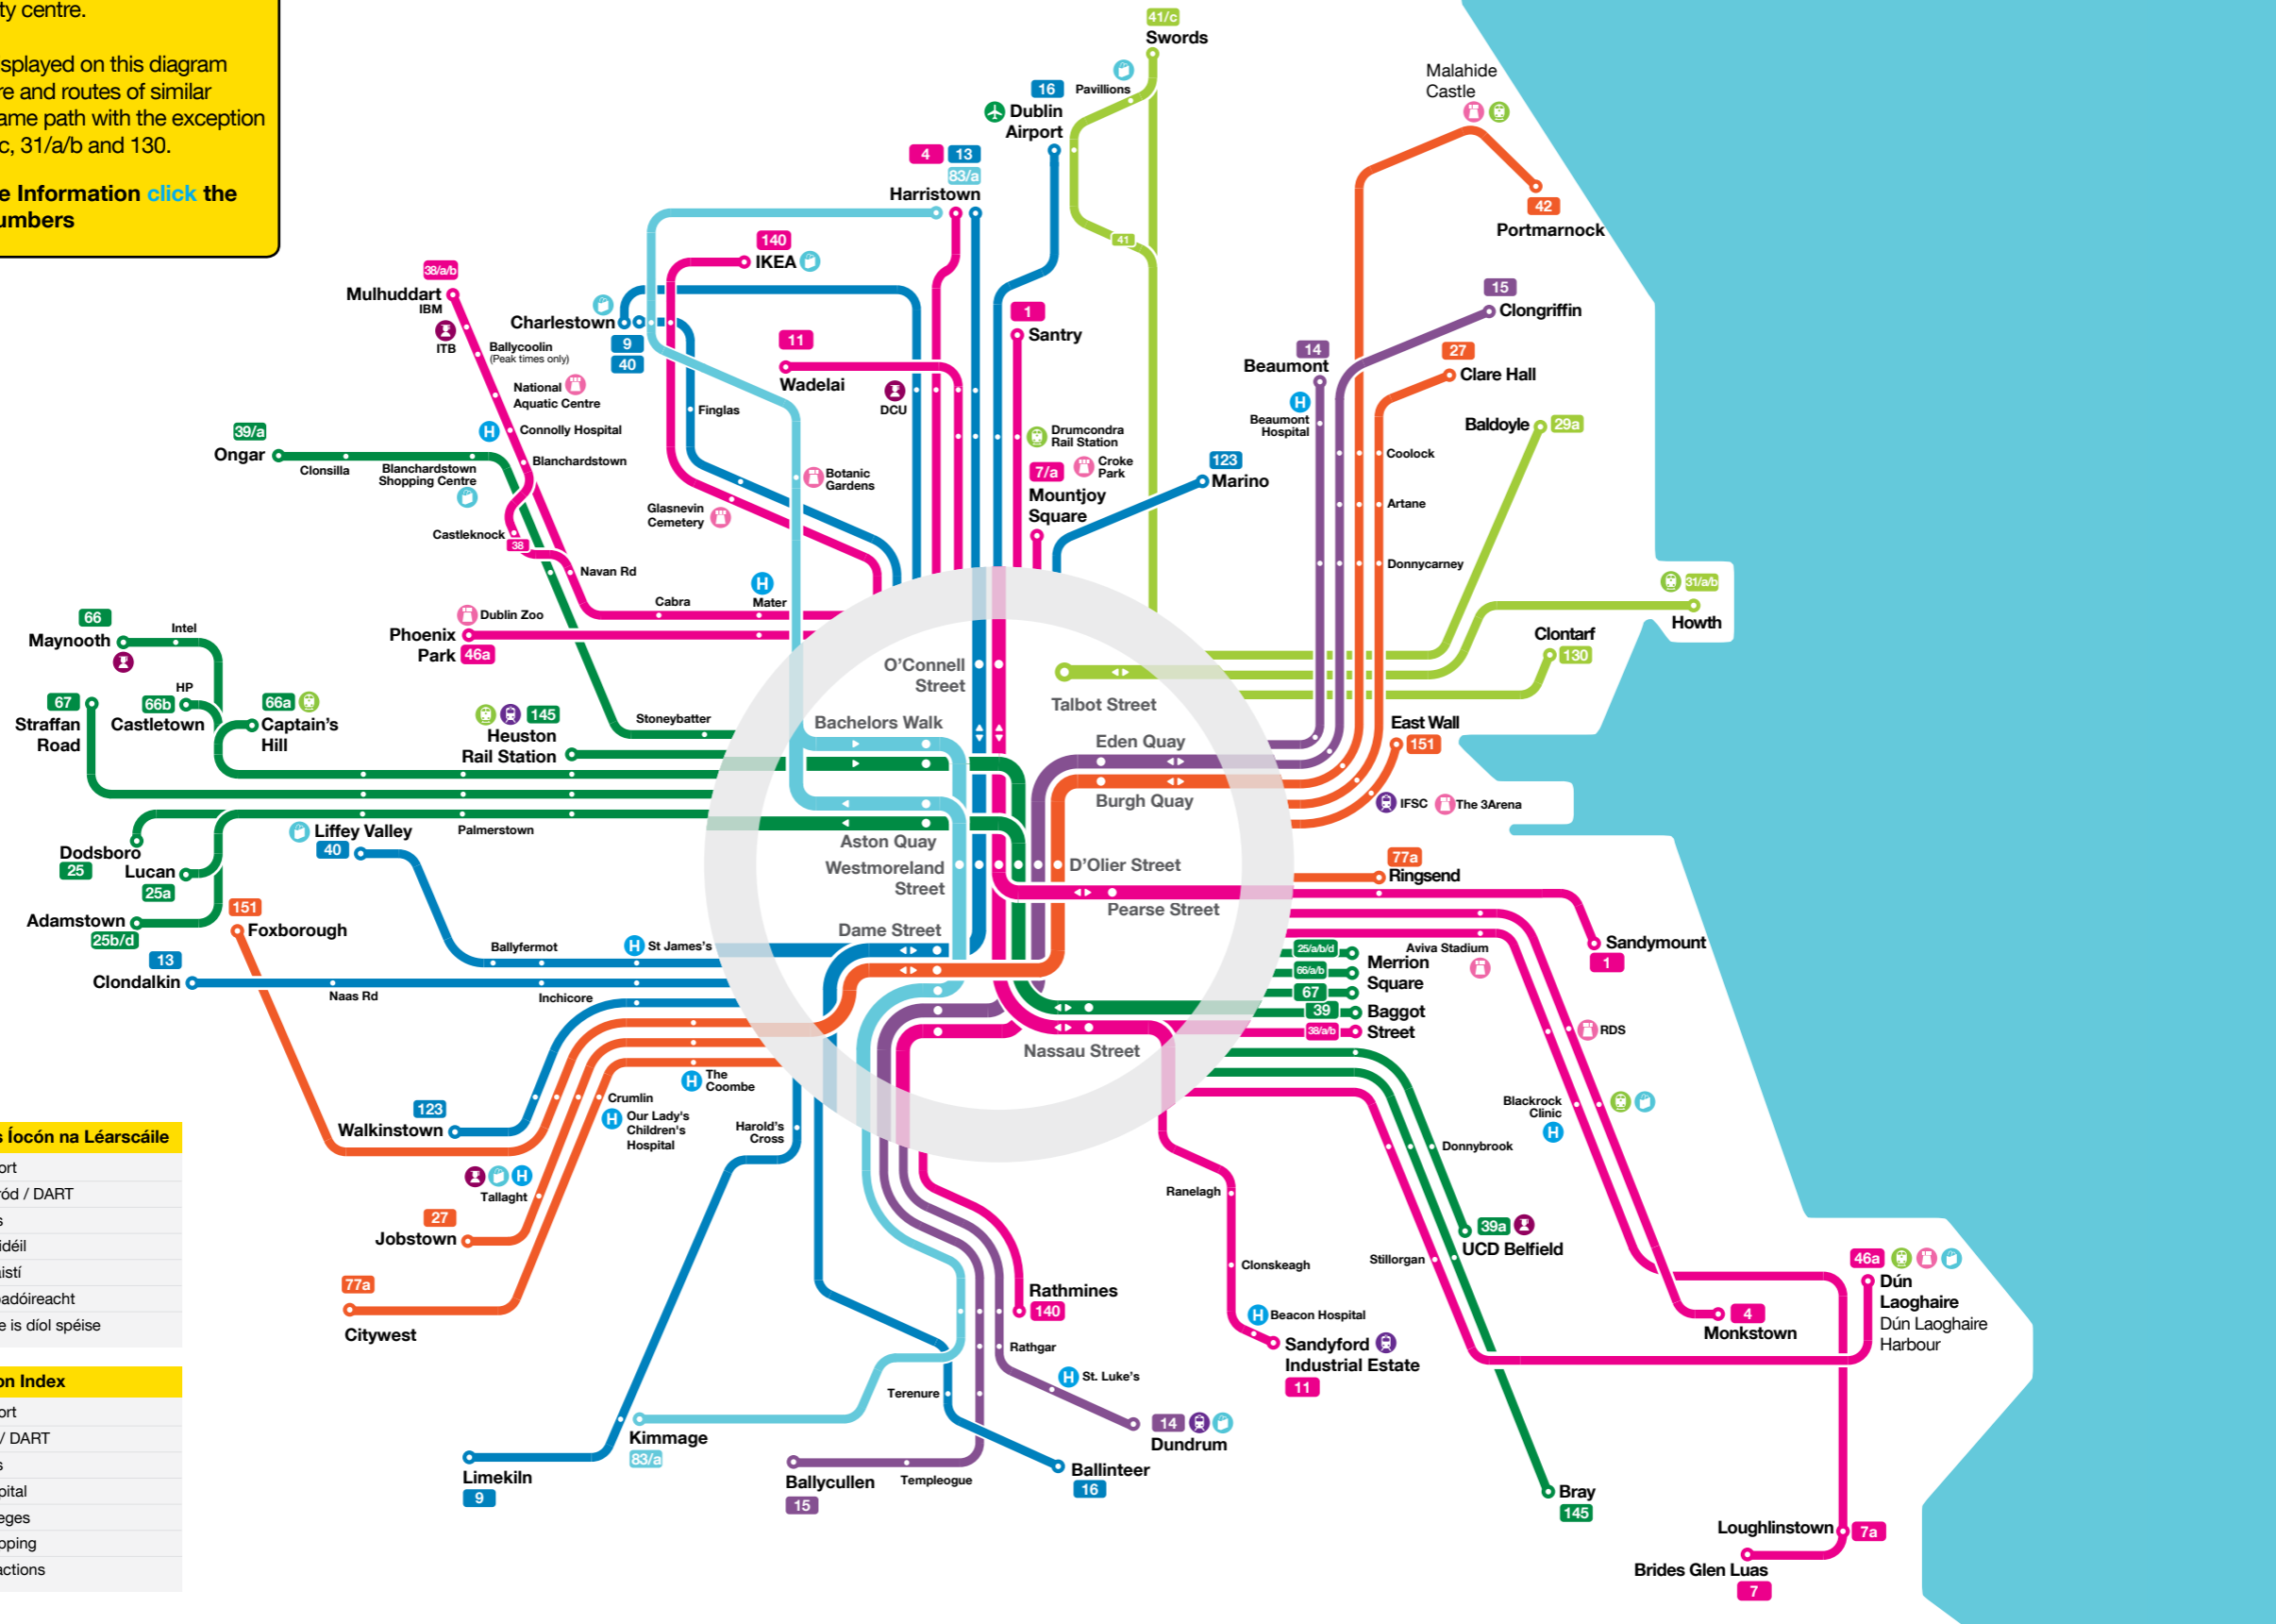

Dublin Bus Core Dublin Bus Routes

This diagram shows the core routes operating in and out of the city centre.

Most bus routes displayed on this diagram cross the city centre and routes of similar colour follow the same path with the exception of Routes 29a, 41/c, 31/a/b and 130.

For Timetable Information [click the Bus Route numbers](#)

Innéacs Íocón na Léarscáile

- Aerfort
- Iarnród / DART
- Luas
- Ospidéal
- Coláistí
- Siopadóireacht
- Nithe is díol spéise

Map Icon Index

- Airport
- Rail / DART
- Luas
- Hospital
- Colleges
- Shopping
- Attractions