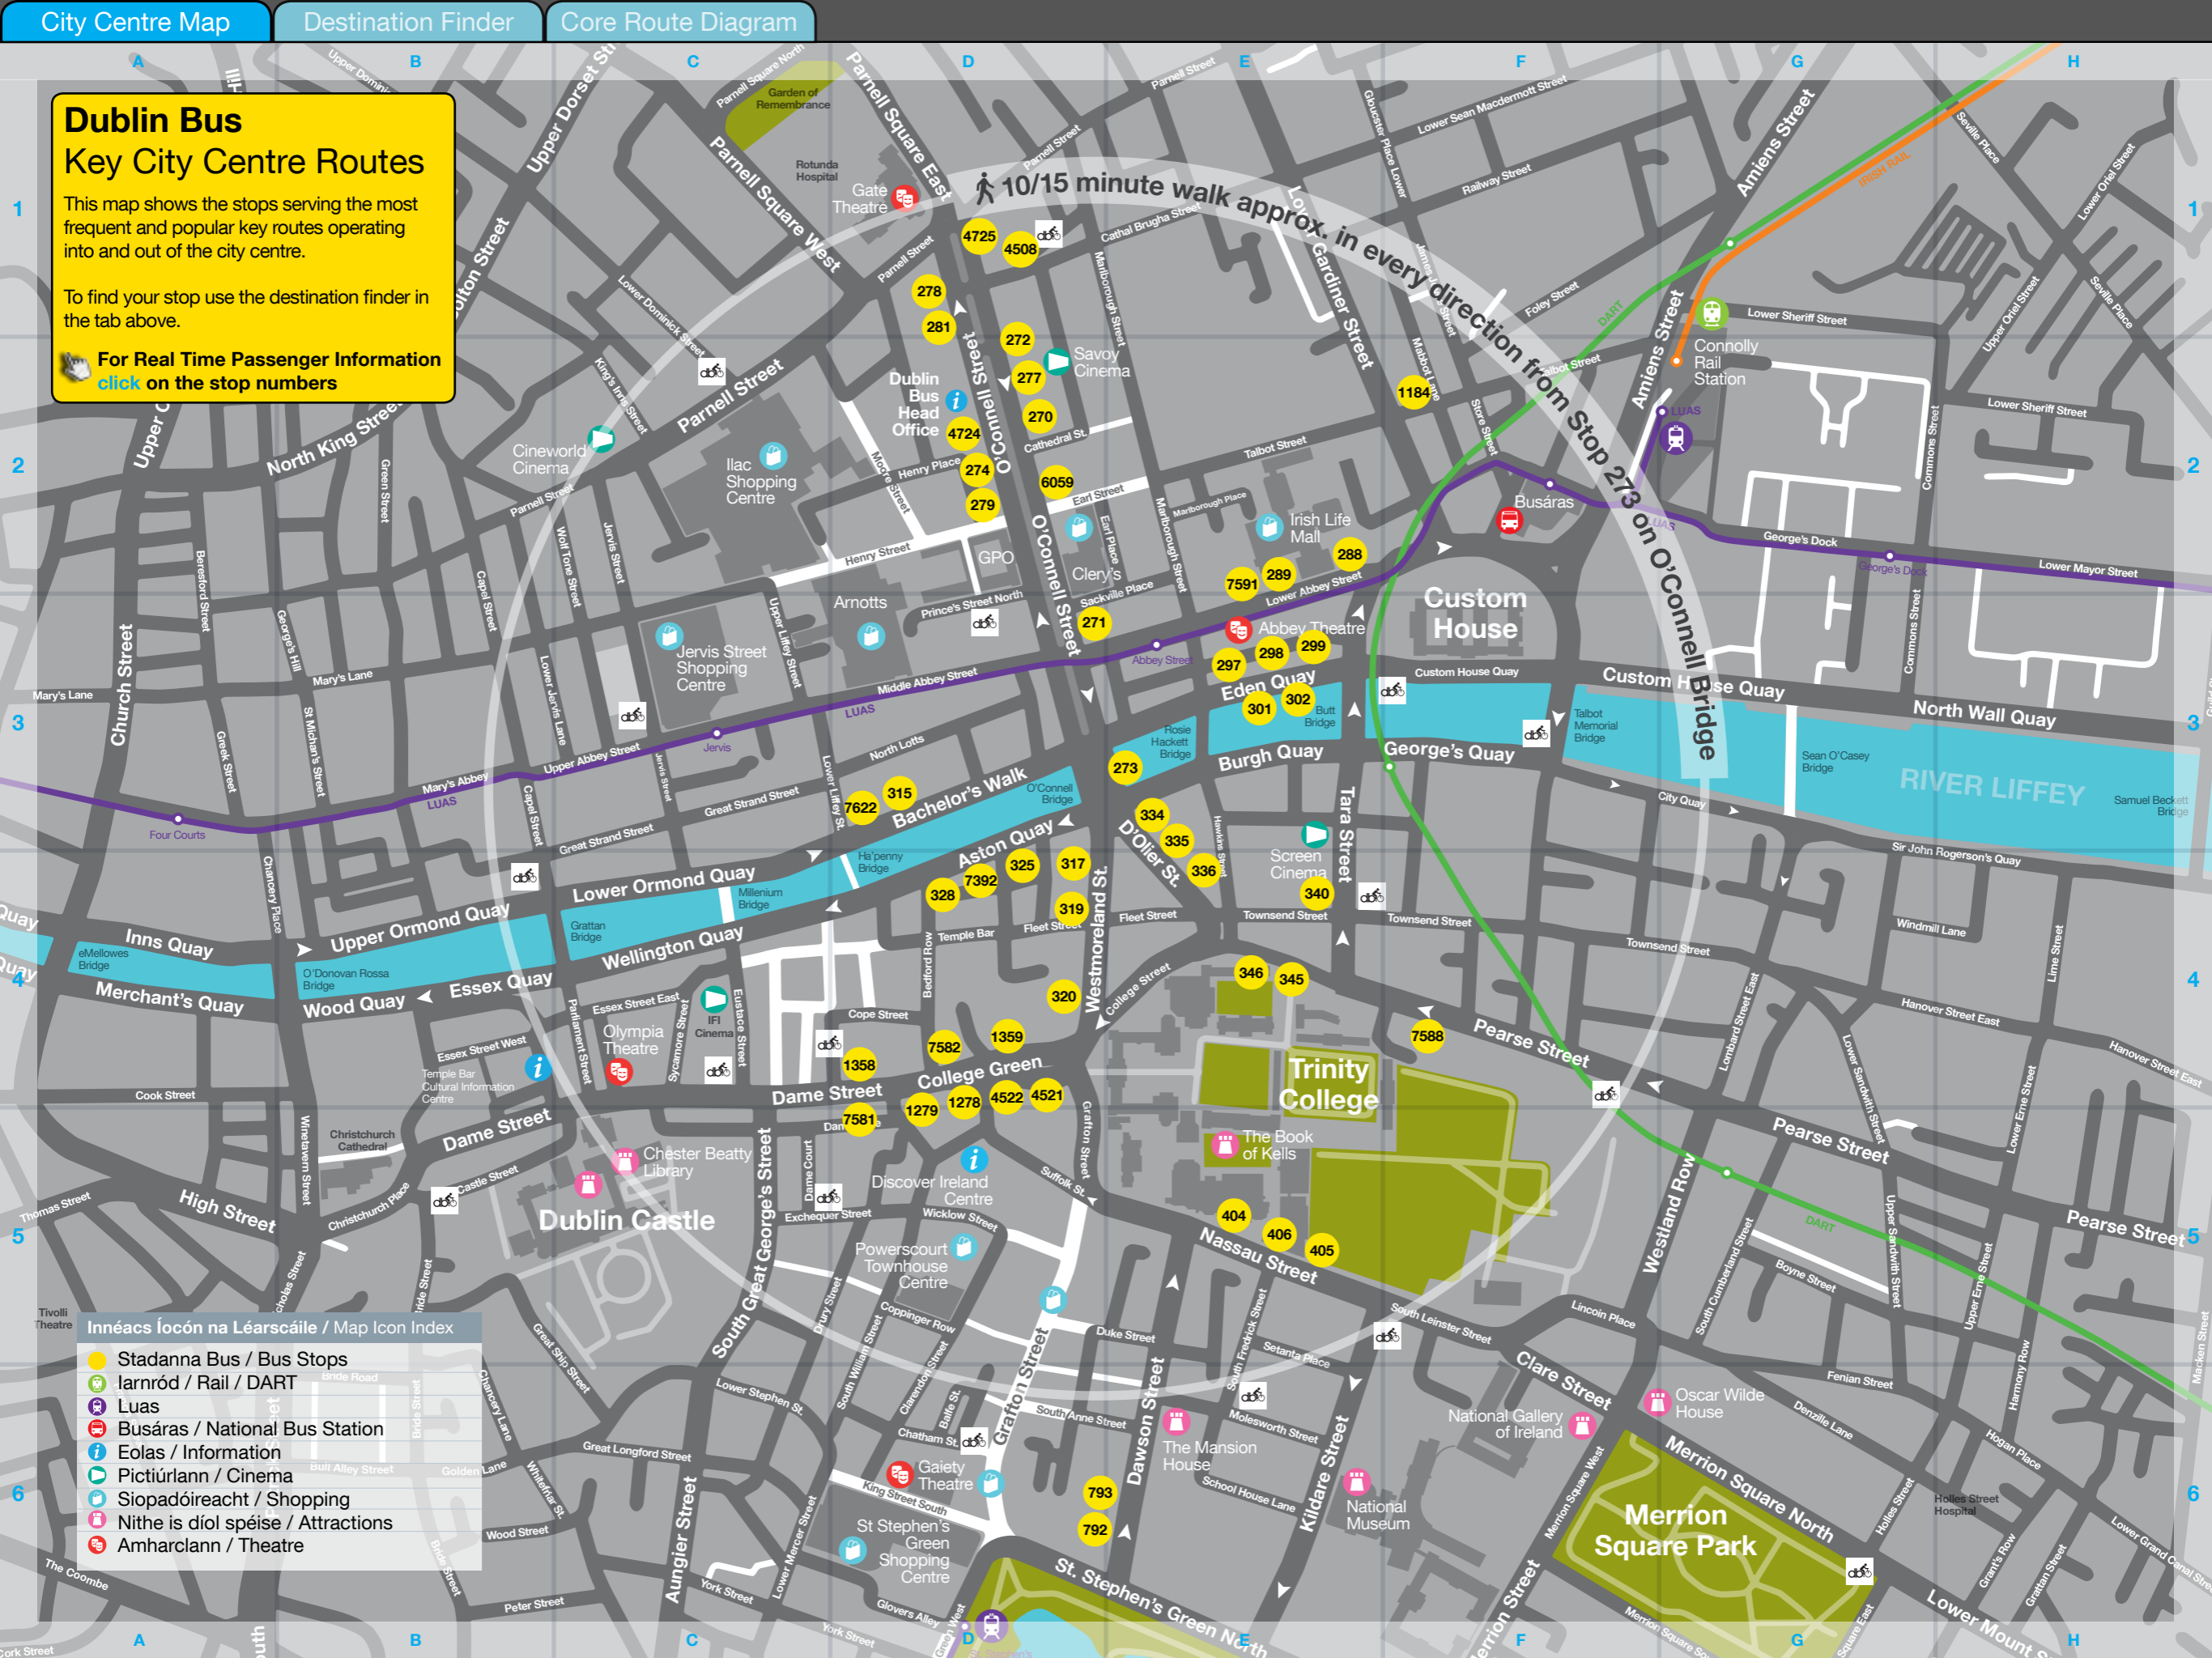

Dublin Bus Key City Centre Routes

This map shows the stops serving the most frequent and popular key routes operating into and out of the city centre.

To find your stop use the destination finder in the tab above.

For Real Time Passenger Information [click on the stop numbers](#)

10/15 minute walk approx. in every direction from Stop 273 on O'Connell Street

Innéacs Íocón na Léarscáile / Map Icon Index

- Stadanna Bus / Bus Stops
- Iarnród / Rail / DART
- Luas
- Busáras / National Bus Station
- Eolas / Information
- Pictiúrlann / Cinema
- Siopadóireacht / Shopping
- Nithe is díol spéise / Attractions
- Amharclann / Theatre

Dublin Bus Key City Centre Routes

Use the index and grid reference to find the right stop on the city centre map.

The stop number shown on the map also appears on the top of the bus stop to help you find your stop more easily.

Route Destination	Bus Route	Stop Number	Grid Ref
Finglas Village	40	279	D2
Glasnevin Cemetery	40	1358	D4
	40	319	D4
	40	279	D2
	140	7582	D4
	140	274	D2
Guinness Storehouse	13, 40	270	D2
	13, 123, 40	335	E3
	13, 40	4521	D4
	123	272	D2
	123	1278	D4
Harold's Cross	9	277	D2
	9	336	E4
	9	1278	D4
	16	270	D2
	16	336	E4
	16	1279	D5
Heuston Rail Station	25/a/b/d, 66/a/b, 67	346	E4
	66/a/b, 67	317	D4
	25/a/b/d	7392	D4
	145	792	D6
	145	345	E4
	145	325	D4
Howth Summit	31/a	289	E2
Howth Village	31/a	289	E2
IKEA	140	7582	D4
	140	319	D4
	140	274	D2
Kimmage	83	315	D3
	9, 83	336	E4
	83	1279	D5
Leeson Street	11	271	D3
	11	404	E5
	46a	6059	D2
	46a, 145	334	E3
	46a, 145	406	E5
Liffey Valley S.C.	40	270	D2
	40	335	E3
	40	4521	D5
Lucan (Esker Church)	25a	346	E4
	25a	7392	D4
Lucan Village	25, 66/a/b, 67	346	E4
	66/a/b, 67	317	D4
	25	7392	D4
Malahide Road	42	1184	F2
Malahide Village	42	1184	F2
Marino	123	1359	D4
	123	274	D2
	123	4508	D1